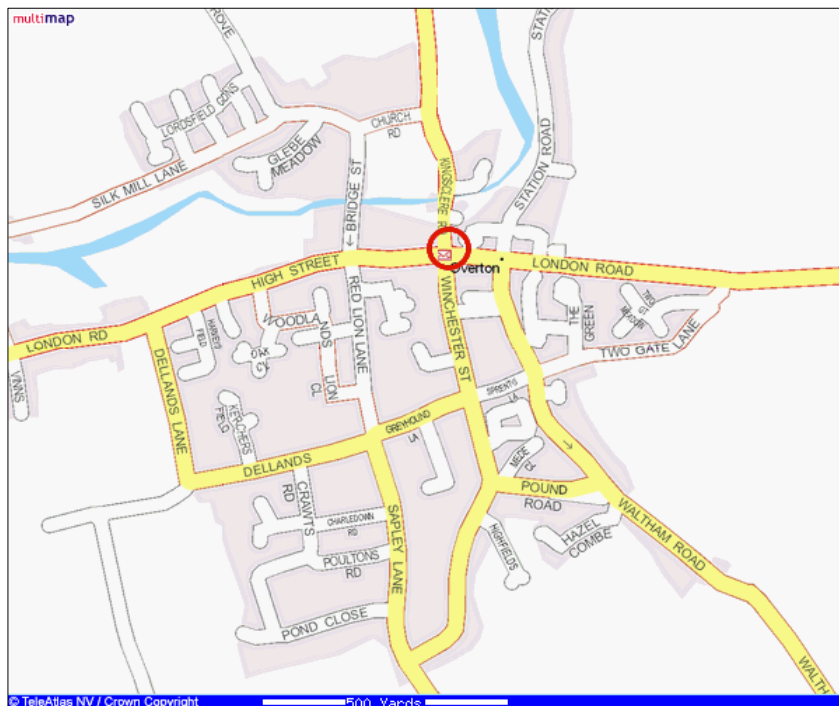

The White Hart Hotel

Overton, Hampshire

Pub, Hotel & Restaurant

Tel: 01256 770 237

Our Postal Address

London Road, Overton, Near Basingstoke, Hampshire, RG25 3NW

Our Phone Number

01256 770 237

Our Email Address

TheLandlord@WhiteHartHotelOverton.co.uk

Our Website Address

www.WhiteHartHotelOverton.co.uk

How To Find Us – From Basingstoke

Drive west out of Basingstoke on the B3400 towards Andover and as you come down the hill into Overton, the entrance to the car park is on the right just before you get to the traffic lights at the crossroads.

How To Find Us - From Andover

Drive east out of Andover on the B3400 towards Basingstoke. You will go through Whitchurch and then a few miles further, you will enter Overton. Stay on the main road until you come to the traffic lights at the crossroads, then go straight over. The car park is on your left just after the traffic lights.